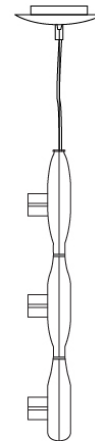

730mm 28 3/4"