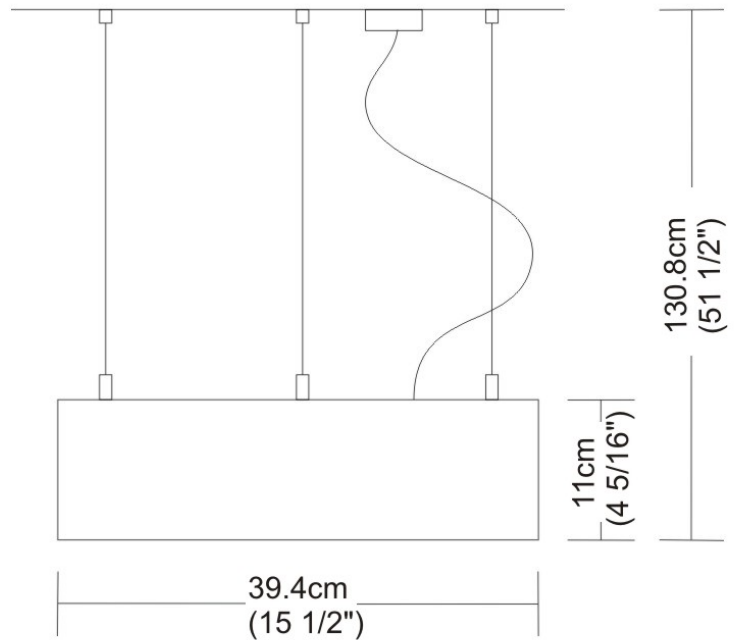

SPACE SUSPENSION

D11003

GENERAL

Series: Space
Division: Design
Mounting Type: Suspension
Mounting Location: Ceiling
Subcategory: Pendant

PHYSICAL

Shape: Square
Length (mm): 600
Length (in): 23 ½
Width (mm): 600
Width (in): 23 ½
Height (mm): 1600
Height (in): 63
Light Distribution: Direct
Weight (kg): 10.6
Weight (lbs): 23.5
Diffuser: Satin Glass
Fixture Finish: ALU
Fixture Material: Aluminum

ELECTRICAL

Number of Lamps: 1 + 1
Lamp Type: LED Retrofit / Halogen
Bulb Included: Bulb Not Included
Total Output Wattage (W): 26 / 185
Max. Wattage Per Lamp (W): 6 / 35 + 20 / 150
Lamp Base: G9
Input Voltage (V): 120

LED

OPTICAL

RATINGS AND CERTIFICATIONS

Certified By: CSA Certified to UL and CSA Standards
IP rating: IP20