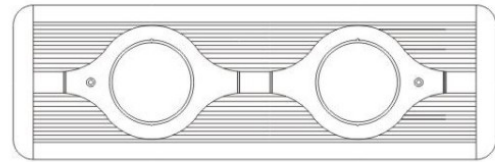

SPACE RECESSED

D96001

GENERAL

Series: Space
Brand: Milan
Division: Design
Mounting Type: Recessed
Mounting Location: Ceiling
Subcategory: Downlight

PHYSICAL

Shape: Rectangle
Length (mm): 445
Length (in): 17 1/2
Width (mm): 150
Width (in): 6
Height (mm): 89
Height (in): 3 1/2
Light Distribution: Direct
Weight (kg): 3.2
Weight (lbs): 7
Diffuser: Glass - Sold Separately
Fixture Finish: Metallic Gray
Fixture Material: Metal

ELECTRICAL

Number of Lamps: 2
Lamp Type: LED Retrofit
Lamp Shape: MR16
Bulb Included: Bulb Not Included
Total Output Wattage (W): 10
Max. Wattage Per Lamp (W): 5
Lamp Base: GU10

LED

OPTICAL

RATINGS AND CERTIFICATIONS

Certified By: CSA Certified to UL and CSA Standards
IP rating: IP20

PROJECT	
TYPE	
NOTES	
QUANTITY	
DATE	

150mm 6"