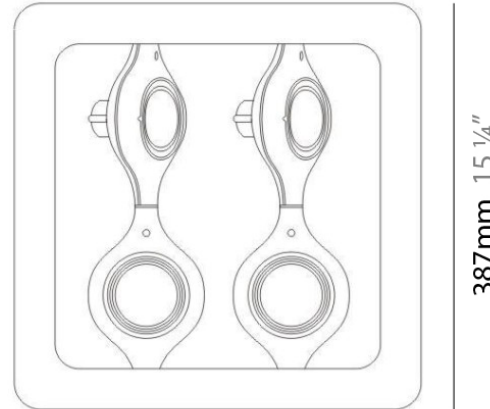

SPACE RECESSED

D96006

GENERAL

Series: Space
Brand: Milan
Division: Design
Mounting Type: Recessed
Mounting Location: Ceiling
Subcategory: Downlight

PHYSICAL

Shape: Square
Length (mm): 387
Length (in): 15 1/4
Width (mm): 387
Width (in): 15 1/4
Height (mm): 89
Height (in): 3 1/2
Light Distribution: Direct
Weight (kg): 3.2
Weight (lbs): 7
Diffuser: Glass - Sold Separately
Fixture Finish: Metallic Gray
Fixture Material: Metal

ELECTRICAL

Number of Lamps: 4
Lamp Type: LED Retrofit
Lamp Shape: MR16
Bulb Included: Bulb Not Included
Total Output Wattage (W): 20
Max. Wattage Per Lamp (W): 5
Lamp Base: GU10
Housing: Non - IC rated remodel housing is for use in non - insulated areas or where insulation is at least 3
Input Voltage (V): 120

LED

OPTICAL

RATINGS AND CERTIFICATIONS

Certified By: CSA Certified to UL and CSA Standards
IP rating: IP20

PROJECT
TYPE
NOTES
QUANTITY
DATE