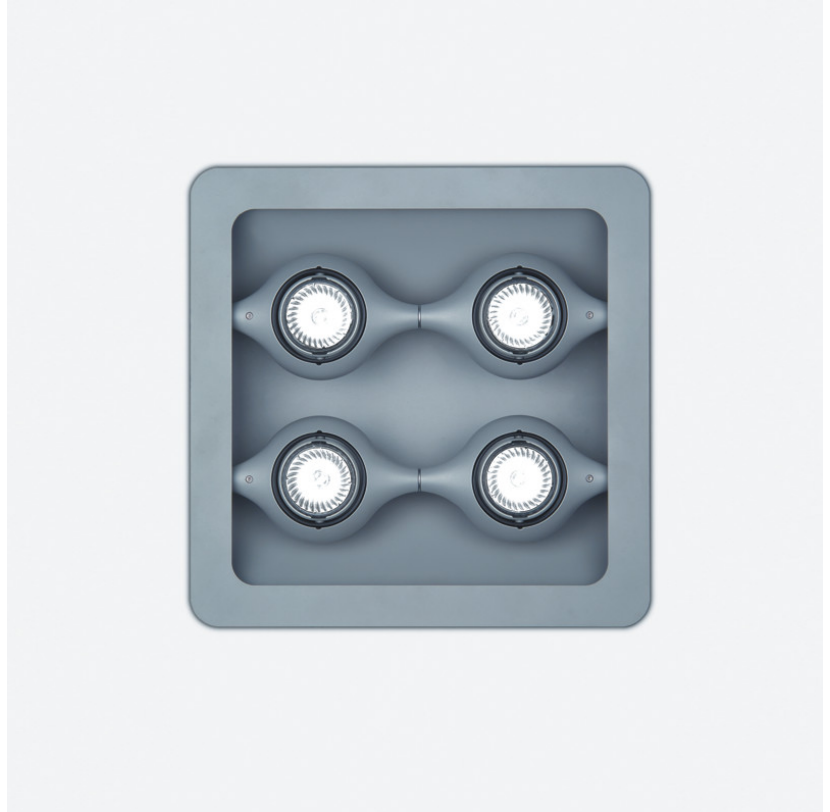

SPACE RECESSED

D96006

GENERAL

Series: Space
Brand: Milan
Division: Design
Mounting Type: Recessed
Mounting Location: Ceiling
Subcategory: Downlight

PHYSICAL

Shape: Square
Length (mm): 387
Length (in): 15 1/4
Width (mm): 387
Width (in): 15 1/4
Height (mm): 89
Height (in): 3 1/2
Light Distribution: Direct
Weight (kg): 3.2
Weight (lbs): 7
Diffuser: Glass - Sold Separately
Fixture Finish: Metallic Gray
Fixture Material: Metal

ELECTRICAL

Number of Lamps: 4
Lamp Type: LED Retrofit
Lamp Shape: MR16
Bulb Included: Bulb Not Included
Total Output Wattage (W): 20
Max. Wattage Per Lamp (W): 5
Lamp Base: GU10
Housing: Non - IC rated remodel housing is for use in non - insulated areas or where insulation is at least 3
Input Voltage (V): 120

LED

OPTICAL

RATINGS AND CERTIFICATIONS

Certified By: CSA Certified to UL and CSA Standards
IP rating: IP20

PROJECT
TYPE
NOTES
QUANTITY
DATE